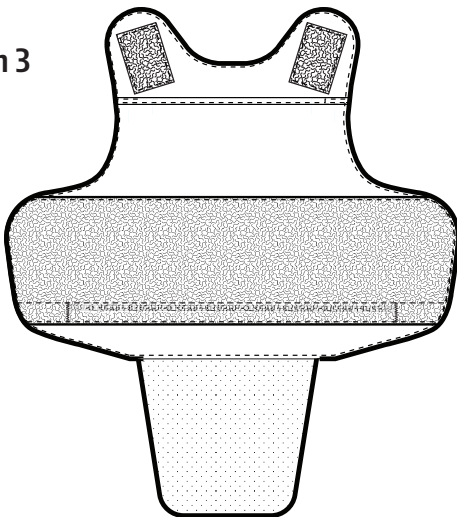

Tails
No

Logo
Yes

Configuration 3

Tails
Yes

Logo
No

Configuration 4 (Default)

Tails
Yes

Logo
Yes

PRODUCT COMPONENTS - MALE

CARRIER FRONT

CARRIER BACK

WAIST STRAPS

SHOULDER STRAPS 10"

SHOULDER STRAPS 8"

COLORWAYS

Carrier	Black	Dark Navy	Tan	White
Trim	Black	Black	White	White
Swatch				

PLATE POCKET RESTRICTIONS

Key: 5x7", 5x8"
 5x7", 5x8", 7x9"

5x7", 5x8", 7x9", 10x12"

Front *Applicable to Male Sizes										
Girth	16	18	20	22	24	26	28	30	32	34
Length	10	10	10	10	11	11	11	11	12	12
	11	11	11	11	12	12	12	12	13	13
	12	12	12	12	13	13	13	13	14	14
	13	13	13	13	14	14	14	14	15	15
	14	14	14	14	15	15	15	15	16	19
	15	15	15	15	16	16	16	16	17	17
	16	16	16	16	17	17	17	17	18	18
	17	17	17	17	18	18	18	18	19	19

Back *Applicable to Male Sizes										
Girth	16	18	20	22	24	26	28	30	32	34
Length	12	12	12	12	13	13	13	13	14	14
	13	13	13	13	14	14	14	14	15	15
	14	14	14	14	15	15	15	15	16	16
	15	15	15	15	16	16	16	16	17	17
	16	16	16	16	17	17	17	17	18	18
	17	17	17	17	18	18	18	18	19	19
	18	18	18	18	19	19	19	19	20	20
	19	19	19	19	20	20	20	20	21	21