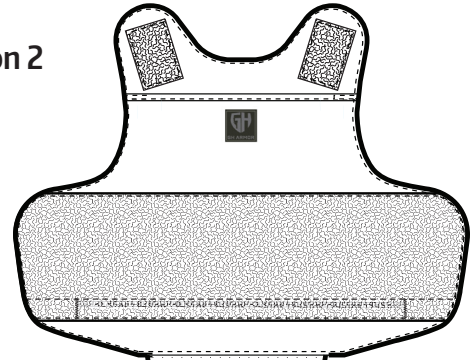

LPC

LOW PROFILE CONCEALABLE

- Accepts GH concealable panels
- Nylon diamond ripstop, sleek and durable dynamic knit fabric inner lining, moisture wicking, anti-microbial, and odor resistant
- Front and rear plate pockets accept 5x8"/8x10" plates (size restrictions apply)
- Removable strap kit for multiple configurations
- Full width 6" front and rear loop for optimal adjustability
- External panel load offers easy access and eliminates uncomfortable body-side seams
- Panel suspension for proper alignment prevents sagging and curling
- Optional front and rear shirt tails for secure vest alignment

How to order a LPC Style Carrier

There are 4 standard configurations for the LPC stlye carrier.
Please note your desired carrier configuration on the PO.

Ex. LPC, Tan, Configuration 2
Jane Smith, size U2012/2011

Configuration 4 is the default for the LPC style carrier. If no configuration is selected at time of order, the carrier will be entered with Configuration 1.

Configuration 1

Tails
No

Logo
No

Configuration 2

Tails
No

Logo
Yes

Configuration 3

Tails
Yes

Logo
No

Configuration 4 (Default)

Tails
Yes

Logo
Yes