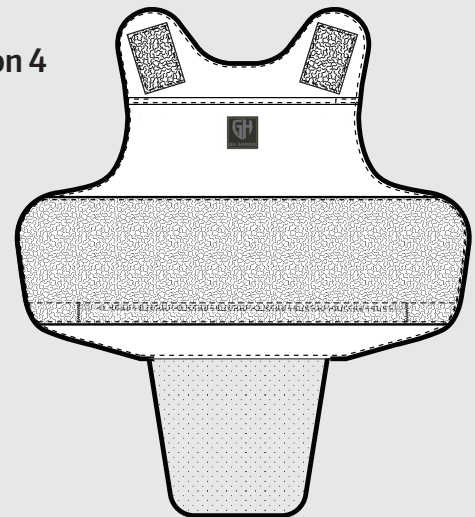

Tails
No

Logo
Yes

Configuration 3

Tails
Yes

Logo
No

Configuration 4 (Default)

Tails
Yes

Logo
Yes

PRODUCT COMPONENTS - MALE

CARRIER FRONT

CARRIER BACK

WAIST STRAPS

SHOULDER STRAPS 10"

SHOULDER STRAPS 8"

COLORWAYS

Carrier	Black	Dark Navy	Tan	White
Trim	Black	Black	White	White
Swatch				

PLATE POCKET RESTRICTIONS

Key: 5x7", 5x8"
 5x7", 5x8", 7x9"

5x7", 5x8", 7x9", 10x12"

Front *Applicable to Male Sizes										
Girth	16	18	20	22	24	26	28	30	32	34
Length	10	10	10	10	11	11	11	11	12	12
	11	11	11	11	12	12	12	12	13	13
	12	12	12	12	13	13	13	13	14	14
	13	13	13	13	14	14	14	14	15	15
	14	14	14	14	15	15	15	15	16	19
	15	15	15	15	16	16	16	16	17	17
	16	16	16	16	17	17	17	17	18	18
	17	17	17	17	18	18	18	18	19	19

Back *Applicable to Male Sizes										
Girth	16	18	20	22	24	26	28	30	32	34
Length	12	12	12	12	13	13	13	13	14	14
	13	13	13	13	14	14	14	14	15	15
	14	14	14	14	15	15	15	15	16	16
	15	15	15	15	16	16	16	16	17	17
	16	16	16	16	17	17	17	17	18	18
	17	17	17	17	18	18	18	18	19	19
	18	18	18	18	19	19	19	19	20	20
	19	19	19	19	20	20	20	20	21	21