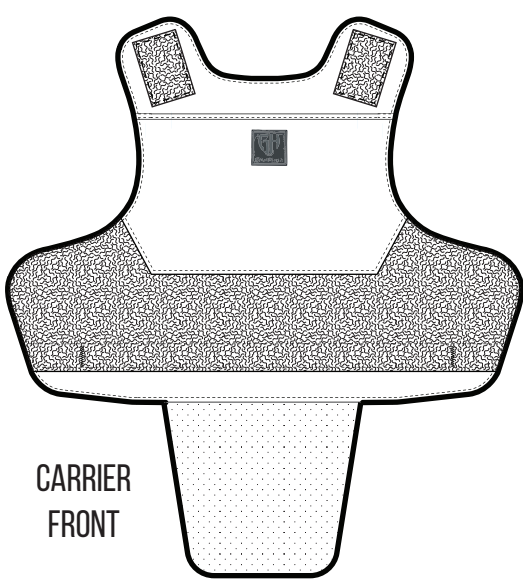

CARRIER BACK

LPC

LOW PROFILE CONCEALABLE

PRODUCT COMPONENTS - FEMALE

CARRIER FRONT