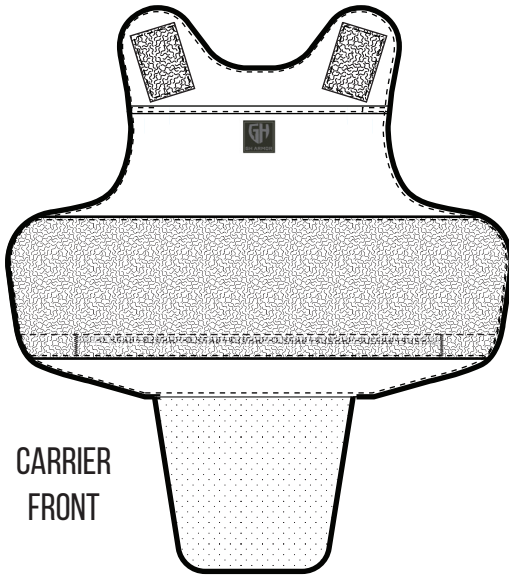

LPC

LOW PROFILE CONCEALABLE

- Accepts GH concealable panels
- Nylon diamond ripstop, sleek and durable dynamic knit fabric inner lining, moisture wicking, anti-microbial, and odor resistant
- Front and rear plate pockets accept 5x8"/8x10" plates (size restrictions apply)
- Removable strap kit for multiple configurations
- Full width 6" front and rear loop for optimal adjustability
- External panel load offers easy access and eliminates uncomfortable body-side seams
- Panel suspension for proper alignment prevents sagging and curling
- Optional front and rear shirt tails for secure vest alignment

Tails
No

Logo
Yes

Configuration 3

Tails
Yes

Logo
No

Configuration 4 (Default)

Tails
Yes

Logo
Yes

PRODUCT COMPONENTS - MALE

CARRIER FRONT

CARRIER BACK

WAIST STRAPS

SHOULDER STRAPS 10"

SHOULDER STRAPS 8"

COLORWAYS

Carrier	Black	Dark Navy	Tan	White
Trim	Black	Black	White	White
Swatch				

PLATE POCKET RESTRICTIONS

Key: 5x7", 5x8"
 5x7", 5x8", 7x9"

5x7", 5x8", 7x9", 10x12"

Front *Applicable to Male Sizes										
Girth	16	18	20	22	24	26	28	30	32	34
Length	10	10	10	10	11	11	11	11	12	12
	11	11	11	11	12	12	12	12	13	13
	12	12	12	12	13	13	13	13	14	14
	13	13	13	13	14	14	14	14	15	15
	14	14	14	14	15	15	15	15	16	19
	15	15	15	15	16	16	16	16	17	17
	16	16	16	16	17	17	17	17	18	18
	17	17	17	17	18	18	18	18	19	19