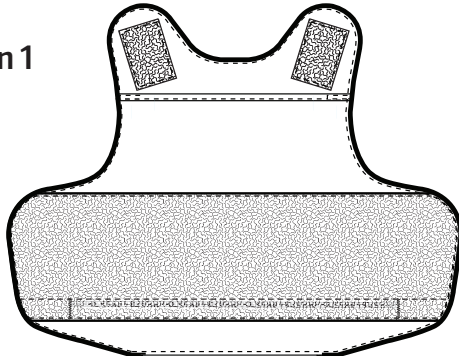

LPC

LOW PROFILE CONCEALABLE

- Accepts GH concealable panels
- Nylon diamond ripstop, sleek and durable dynamic knit fabric inner lining, moisture wicking, anti-microbial, and odor resistant
- Front and rear plate pockets accept 5x8"/8x10" plates (size restrictions apply)
- Removable strap kit for multiple configurations
- Full width 6" front and rear loop for optimal adjustability
- External panel load offers easy access and eliminates uncomfortable body-side seams
- Panel suspension for proper alignment prevents sagging and curling
- Optional front and rear shirt tails for secure vest alignment

How to order a LPC Style Carrier

There are 4 standard configurations for the LPC stlye carrier.
Please note your desired carrier configuration on the PO.

Ex. LPC, Tan, Configuration 2
Jane Smith, size U2012/2011

Configuration 4 is the default for the LPC style carrier. If no configuration is selected at time of order, the carrier will be entered with Configuration 1.

Configuration 1

Tails
No

Logo
No

Configuration 2