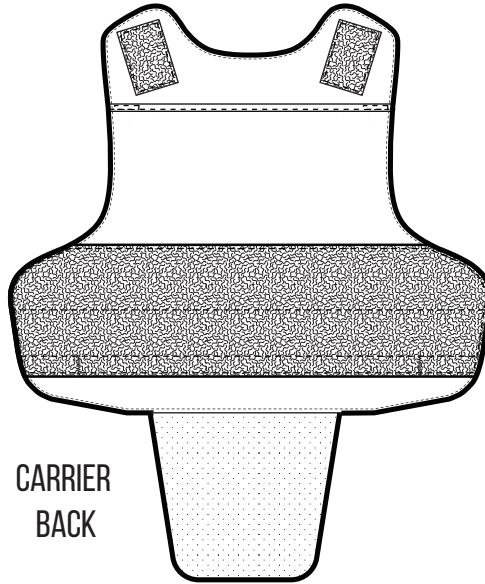

LPC

LOW PROFILE CONCEALABLE

- Accepts GH concealable panels
- Nylon diamond ripstop, sleek and durable dynamic knit fabric inner lining, moisture wicking, anti-microbial, and odor resistant
- Front and rear plate pockets accept 5x8"/8x10" plates (size restrictions apply)
- Removable strap kit for multiple configurations
- Full width 6" front and rear loop for optimal adjustability
- External panel load offers easy access and eliminates uncomfortable body-side seams
- Panel suspension for proper alignment prevents sagging and curling
- Optional front and rear shirt tails for secure vest alignment

Tails
No

Logo
Yes

Configuration 3

Tails
Yes

Logo
No

Configuration 4 (Default)

Tails
Yes

Logo
Yes

PRODUCT COMPONENTS - MALE

CARRIER FRONT

CARRIER BACK

WAIST STRAPS

SHOULDER STRAPS 10"

SHOULDER STRAPS 8"

COLORWAYS

Carrier	Black	Dark Navy	Tan	White
Trim	Black	Black	White	White
Swatch				

PLATE POCKET RESTRICTIONS

Key: 5x7", 5x8"
 5x7", 5x8", 7x9"

5x7", 5x8", 7x9", 10x12"

Front *Applicable to Male Sizes										
Girth	16	18	20	22	24	26	28	30	32	34
Length	10	10	10	10	11	11	11	11	12	12
	11	11	11	11	12	12	12	12	13	13
	12	12	12	12	13	13	13	13	14	14
	13	13	13	13	14	14	14	14	15	15
	14	14	14	14	15	15	15	15	16	19
	15	15	15	15	16	16	16	16	17	17
	16	16	16	16	17	17	17	17	18	18
	17	17	17	17	18	18	18	18	19	19