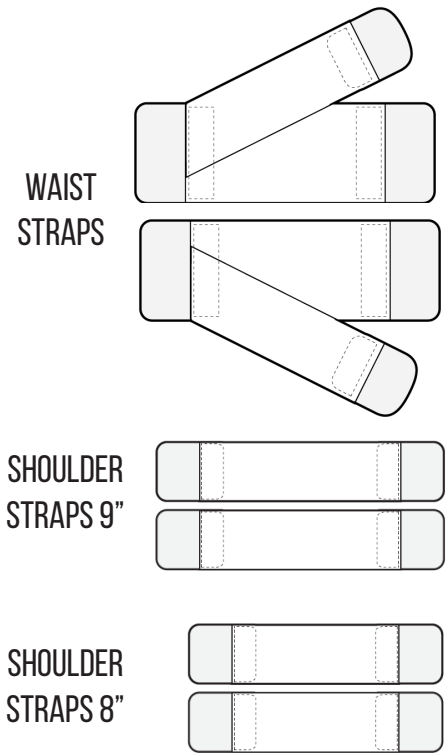

PLATE POCKET RESTRICTIONS

Key: 5x7", 5x8"
 5x7", 5x8", 7x9"

5x7", 5x8", 7x9", 10x12"

Front *Applicable to Male Sizes										
Girth	16	18	20	22	24	26	28	30	32	34
Length	10	10	10	10	11	11	11	11	12	12
	11	11	11	11	12	12	12	12	13	13
	12	12	12	12	13	13	13	13	14	14
	13	13	13	13	14	14	14	14	15	15
	14	14	14	14	15	15	15	15	16	19
	15	15	15	15	16	16	16	16	17	17
	16	16	16	16	17	17	17	17	18	18
	17	17	17	17	18	18	18	18	19	19

Back *Applicable to Male Sizes										
Girth	16	18	20	22	24	26	28	30	32	34
Length	12	12	12	12	13	13	13	13	14	14
	13	13	13	13	14	14	14	14	15	15
	14	14	14	14	15	15	15	15	16	16
	15	15	15	15	16	16	16	16	17	17
	16	16	16	16	17	17	17	17	18	18
	17	17	17	17	18	18	18	18	19	19
	18	18	18	18	19	19	19	19	20	20
	19	19	19	19	20	20	20	20	21	21

LPC

LOW PROFILE CONCEALABLE

PRODUCT COMPONENTS - FEMALE

CARRIER FRONT

CARRIER BACK

WAIST STRAPS

SHOULDER STRAPS 9"

SHOULDER STRAPS 8"

COLORWAYS

Carrier	Black	Dark Navy	Tan	White
Trim	Black	Black	White	White
Swatch				

PLATE POCKET RESTRICTIONS

Key: 5x7"
 5x7", 5x8"

5x7", 5x8", 7x9"

Front *Applicable to Female Sizes

Girth	16	18	20	22	24	26	28	30	32
Length	9	9	10	10	10	10	10	11	11
	10	10	11	11	11	11	11	12	12
	11	11	12	12	12	12	12	13	13
	12	12	13	13	13	13	13	14	14
	13	13	14	14	14	14	14	15	15