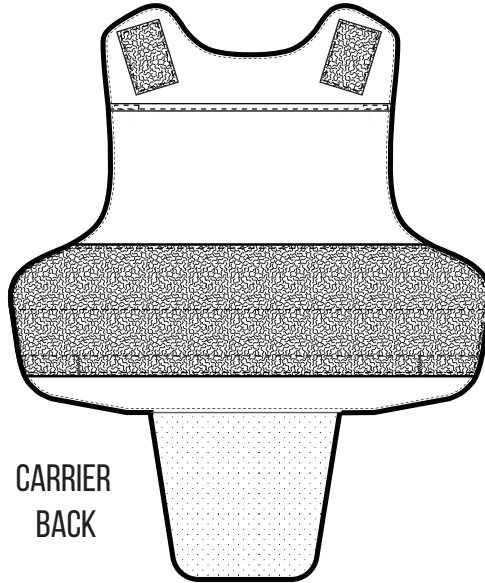

PLATE POCKET RESTRICTIONS

Key: 5x7", 5x8"
 5x7", 5x8", 7x9"

5x7", 5x8", 7x9", 10x12"

Front *Applicable to Male Sizes										
Girth	16	18	20	22	24	26	28	30	32	34
Length	10	10	10	10	11	11	11	11	12	12
	11	11	11	11	12	12	12	12	13	13
	12	12	12	12	13	13	13	13	14	14
	13	13	13	13	14	14	14	14	15	15
	14	14	14	14	15	15	15	15	16	19
	15	15	15	15	16	16	16	16	17	17
	16	16	16	16	17	17	17	17	18	18
	17	17	17	17	18	18	18	18	19	19

Back *Applicable to Male Sizes										
Girth	16	18	20	22	24	26	28	30	32	34
Length	12	12	12	12	13	13	13	13	14	14
	13	13	13	13	14	14	14	14	15	15
	14	14	14	14	15	15	15	15	16	16
	15	15	15	15	16	16	16	16	17	17
	16	16	16	16	17	17	17	17	18	18
	17	17	17	17	18	18	18	18	19	19
	18	18	18	18	19	19	19	19	20	20
	19	19	19	19	20	20	20	20	21	21

LPC

LOW PROFILE CONCEALABLE

PRODUCT COMPONENTS - FEMALE

CARRIER FRONT

CARRIER BACK

WAIST STRAPS

SHOULDER STRAPS 9"

SHOULDER STRAPS 8"