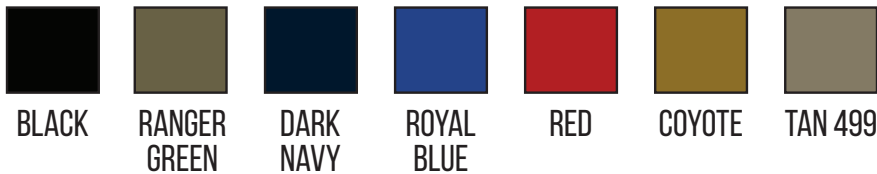

## FEATURES

BACK

SIDE

REAR DRAG STRAP

PADED SHOULDERS

## COLORS

BLACK

RANGER GREEN

DARK NAVY

ROYAL BLUE

RED

COYOTE

TAN 499