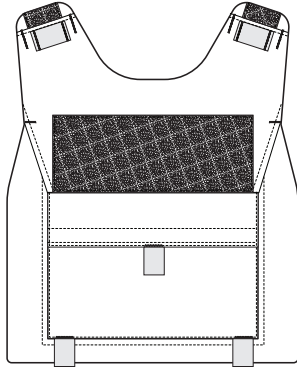

PRODUCT COMPONENTS

CARRIER FRONT