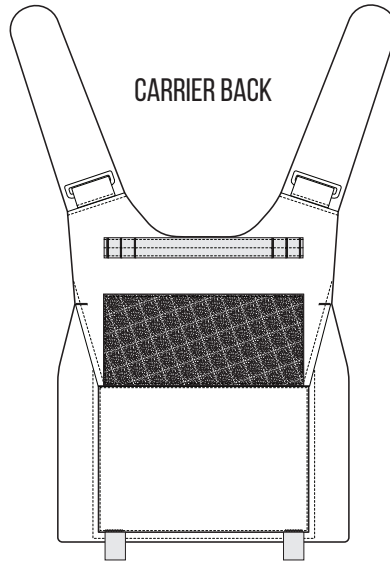

# PH4 TACTICAL CARRIER

- Available in Ballistic, Spike, and Multi-Threat soft armor packages
- Top-loading front and rear 10x12" plate pockets
- Construction utilizes 1000 denier Cordura nylon with urethane/water-repellent coating for durability
- Cummerbund is completely adjustable to fit a wider range of sizes (accepts optional soft armor panels)
- Front and rear 4x11" loop for ID attachment (IDs sold separately)
- Rear drag strap for emergency extraction
- Padded shoulders for added comfort and weight distribution
- Large front utility pocket and dual mic tabs below shoulders
- One-size-fits all design with two carrier length options and three cummerbund length options
- Carrier Length Options:  
Regular (14" front/16" rear) and Long (16" front/18" rear)
- Cummerbund Length Options: Short (24-36" waist), Regular (36-58" waist) and Long (48-70" waist)

## FEATURES

BACK

SIDE

REAR DRAG STRAP

PADED SHOULDERS

## PRODUCT COMPONENTS

CARRIER FRONT

CARRIER BACK

SHOULDER STRAPS

CUMMERBUNDS

## SIZES