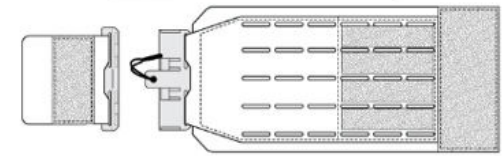

Configuration 1 (Default)

Left Chest

4-way Grommets
3x3 Badge Loop

Right Chest

Name Tape Loop

Embellishment Details

Left Chest and Right Chest notations
are viewed as the wearer's left chest
and wearer's right chest.

Name Tape: Male 1x4", Female 1x4"

Badge Loop: 3x3" with curved edges,
3x3" oval shape

Grommets: 1.25" apart on center

ID Loop: Male 3x10", Female 3x9"

TCX CARRIERS: TCX.M, TCX.MT, TCX.L, TCX.LT

<p>Configuration 1 (Default)</p> <p><u>Left Chest</u> 4-way Grommets 3x3" Badge Loop</p> <p><u>Right Chest</u> Name Tape Loop</p>	
<p>Configuration 2</p> <p><u>Left Chest</u> 4-way Grommets</p> <p><u>Right Chest</u> Name Tape Loop</p>	
<p>Configuration 3</p> <p><u>Left Chest</u> Blank</p> <p><u>Right Chest</u> Name Tape Loop</p>	
<p>Configuration 4</p> <p><u>Left Chest</u> 4-way Grommets 3x3" Badge Loop</p> <p><u>Right Chest</u> Blank</p>	
<p>Configuration 5</p> <p><u>Left Chest</u> 4-way Grommets</p> <p><u>Right Chest</u> Blank</p>	
<p>Configuration 6</p> <p><u>Left Chest</u> Blank</p> <p><u>Right Chest</u> Blank</p>	
<p>Configuration 7</p> <p><u>Left Chest</u> 4-way Grommets Shield Shape Loop</p> <p><u>Right Chest</u> Name Tape Loop</p>	
<p>Configuration 8</p> <p><u>Left Chest</u> 4-way Grommets Shield Shape Loop</p> <p><u>Right Chest</u> Blank</p>	

PRODUCT COMPONENTS

SHOULDER STRAPS

CUMMERBUNDS

Male cummerbunds grade between 6-8" in height.
Female cummerbunds are 6" in height.

BELLY BANDS

SIDE CLOSURE STRAPS

COLORWAYS

Carrier	Black	Dark Navy	Ranger Green	Coyote	Wolf Grey	Tan 499	Tactical Green
Trim	Black	Black	Ranger Green	Coyote	Wolf Grey	Tan 499	Tactical Green
Laser-Cut	Black	Dark Navy	Ranger Green	Coyote	Wolf Grey	Tan 499	Tactical Green
Swatch							