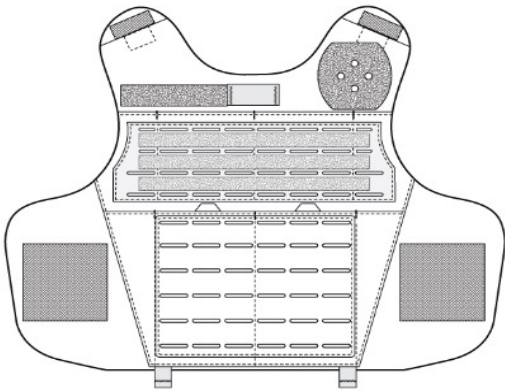

Configuration 1 (Default)

Left Chest

4-way Grommets
3x3 Badge Loop

Right Chest

Name Tape Loop

Embellishment Details

Left Chest and Right Chest notations
are viewed as the wearer's left chest
and wearer's right chest.

Name Tape: Male 1x4", Female 1x4"

Badge Loop: 3x3" with curved edges,
3x3" oval shape

Grommets: 1.25" apart on center

ID Loop: Male 3x10", Female 3x9"

TCX CARRIERS: TCX.M, TCX.MT, TCX.L, TCX.LT

<p>Configuration 1 (Default)</p> <p><u>Left Chest</u> 4-way Grommets 3x3" Badge Loop</p> <p><u>Right Chest</u> Name Tape Loop</p>	
<p>Configuration 2</p> <p><u>Left Chest</u> 4-way Grommets</p> <p><u>Right Chest</u> Name Tape Loop</p>	
<p>Configuration 3</p> <p><u>Left Chest</u> Blank</p> <p><u>Right Chest</u> Name Tape Loop</p>	
<p>Configuration 4</p> <p><u>Left Chest</u> 4-way Grommets 3x3" Badge Loop</p> <p><u>Right Chest</u> Blank</p>	
<p>Configuration 5</p> <p><u>Left Chest</u> 4-way Grommets</p> <p><u>Right Chest</u> Blank</p>	
<p>Configuration 6</p> <p><u>Left Chest</u> Blank</p> <p><u>Right Chest</u> Blank</p>	
<p>Configuration 7</p> <p><u>Left Chest</u> 4-way Grommets Shield Shape Loop</p> <p><u>Right Chest</u> Name Tape Loop</p>	
<p>Configuration 8</p> <p><u>Left Chest</u> 4-way Grommets Shield Shape Loop</p> <p><u>Right Chest</u> Blank</p>	

PRODUCT COMPONENTS

SHOULDER STRAPS

CUMMERBUNDS

Male cummerbunds grade between 6-8" in height.
Female cummerbunds are 6" in height.

BELLY BANDS

SIDE CLOSURE STRAPS

COLORWAYS

Carrier	Black	Dark Navy	Ranger Green	Coyote	Wolf Grey	Tan 499	Tactical Green
Trim	Black	Black	Ranger Green	Coyote	Wolf Grey	Tan 499	Tactical Green
Laser-Cut	Black	Dark Navy	Ranger Green	Coyote	Wolf Grey	Tan 499	Tactical Green
Swatch							

PLATE POCKET RESTRICTIONS

Key: 5x7", 5x8", 7x9"
 5x7", 5x8", 7x9", 8x10"

5x7", 5x8", 7x9", 8x10", 10x12"

Front *Applicable to Male Sizes

Girth	16	18	20	22	24	26	28	30	32	34
Length										

Back *Applicable to Male Sizes