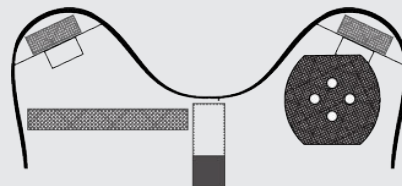

There are 8 standard configurations for embellishments for TCX carriers.
Configurations 1-8 are available on all TCX styles: TCX.M, TCX.L, TCX.MT and TCX.LT.
Please note your desired carrier configuration on the PO.

Ex. TCX.LT Black, Configuration 2
John Smith, size 2413/2415

Configuration 1 is the default for the TCX style carrier.

If no configuration is selected at time of order, the carrier will be entered with Configuration 1.

Configuration 1 (Default)

Left Chest

4-way Grommets
3x3 Badge Loop

Right Chest

Name Tape Loop

Embellishment Details

Left Chest and Right Chest notations
are viewed as the wearer's left chest
and wearer's right chest.

Name Tape: Male 1x4", Female 1x4"

Badge Loop: 3x3" with curved edges,
3x3" oval shape

Grommets: 1.25" apart on center

ID Loop: Male 3x10", Female 3x9"

TCX CARRIERS: TCX.M, TCX.MT, TCX.L, TCX.LT

<p>Configuration 1 (Default)</p> <p><u>Left Chest</u> 4-way Grommets 3x3" Badge Loop</p> <p><u>Right Chest</u> Name Tape Loop</p>	
<p>Configuration 2</p> <p><u>Left Chest</u> 4-way Grommets</p> <p><u>Right Chest</u> Name Tape Loop</p>	
<p>Configuration 3</p> <p><u>Left Chest</u> Blank</p> <p><u>Right Chest</u> Name Tape Loop</p>	
<p>Configuration 4</p> <p><u>Left Chest</u> 4-way Grommets 3x3" Badge Loop</p> <p><u>Right Chest</u> Blank</p>	
<p>Configuration 5</p> <p><u>Left Chest</u> 4-way Grommets</p> <p><u>Right Chest</u> Blank</p>	
<p>Configuration 6</p> <p><u>Left Chest</u> Blank</p> <p><u>Right Chest</u> Blank</p>	
<p>Configuration 7</p> <p><u>Left Chest</u> 4-way Grommets Shield Shape Loop</p> <p><u>Right Chest</u> Name Tape Loop</p>	
<p>Configuration 8</p> <p><u>Left Chest</u> 4-way Grommets Shield Shape Loop</p> <p><u>Right Chest</u> Blank</p>	