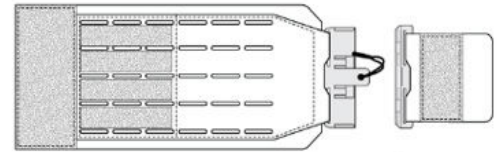

Configuration 1 (Default)

Left Chest

4-way Grommets
3x3 Badge Loop

Right Chest

Name Tape Loop

Embellishment Details

Left Chest and Right Chest notations
are viewed as the wearer's left chest
and wearer's right chest.

Name Tape: Male 1x4", Female 1x4"

Badge Loop: 3x3" with curved edges,
3x3" oval shape

Grommets: 1.25" apart on center

ID Loop: Male 3x10", Female 3x9"

TCX CARRIERS: TCX.M, TCX.MT, TCX.L, TCX.LT

<p>Configuration 1 (Default)</p> <p><u>Left Chest</u> 4-way Grommets 3x3" Badge Loop</p> <p><u>Right Chest</u> Name Tape Loop</p>	
<p>Configuration 2</p> <p><u>Left Chest</u> 4-way Grommets</p> <p><u>Right Chest</u> Name Tape Loop</p>	
<p>Configuration 3</p> <p><u>Left Chest</u> Blank</p> <p><u>Right Chest</u> Name Tape Loop</p>	
<p>Configuration 4</p> <p><u>Left Chest</u> 4-way Grommets 3x3" Badge Loop</p> <p><u>Right Chest</u> Blank</p>	
<p>Configuration 5</p> <p><u>Left Chest</u> 4-way Grommets</p> <p><u>Right Chest</u> Blank</p>	
<p>Configuration 6</p> <p><u>Left Chest</u> Blank</p> <p><u>Right Chest</u> Blank</p>	
<p>Configuration 7</p> <p><u>Left Chest</u> 4-way Grommets Shield Shape Loop</p> <p><u>Right Chest</u> Name Tape Loop</p>	
<p>Configuration 8</p> <p><u>Left Chest</u> 4-way Grommets Shield Shape Loop</p> <p><u>Right Chest</u> Blank</p>	

PRODUCT COMPONENTS

SHOULDER STRAPS

CUMMERBUNDS

Male cummerbunds grade between 6-8" in height.
Female cummerbunds are 6" in height.

BELLY BANDS

SIDE CLOSURE STRAPS

COLORWAYS

Carrier	Black	Dark Navy	Ranger Green	Coyote	Wolf Grey	Tan 499	Tactical Green
Trim	Black	Black	Ranger Green	Coyote	Wolf Grey	Tan 499	Tactical Green
Laser-Cut	Black	Dark Navy	Ranger Green	Coyote	Wolf Grey	Tan 499	Tactical Green
Swatch							