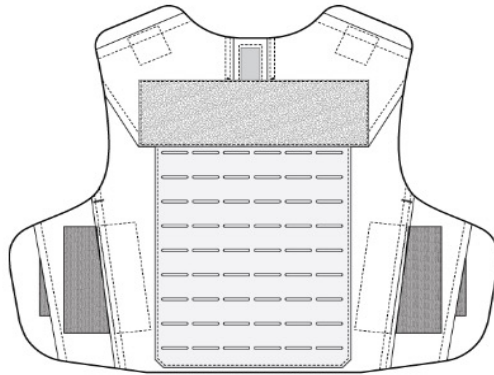

Configuration 1 (Default)

Left Chest

4-way Grommets
3x3 Badge Loop

Right Chest

Name Tape Loop

Embellishment Details

Left Chest and Right Chest notations
are viewed as the wearer's left chest
and wearer's right chest.

Name Tape: Male 1x4", Female 1x4"

Badge Loop: 3x3" with curved edges,
3x3" oval shape

Grommets: 1.25" apart on center

ID Loop: Male 3x10", Female 3x9"

TCX CARRIERS: TCX.M, TCX.MT, TCX.L, TCX.LT

<p>Configuration 1 (Default)</p> <p><u>Left Chest</u> 4-way Grommets 3x3" Badge Loop</p> <p><u>Right Chest</u> Name Tape Loop</p>	
<p>Configuration 2</p> <p><u>Left Chest</u> 4-way Grommets</p> <p><u>Right Chest</u> Name Tape Loop</p>	
<p>Configuration 3</p> <p><u>Left Chest</u> Blank</p> <p><u>Right Chest</u> Name Tape Loop</p>	
<p>Configuration 4</p> <p><u>Left Chest</u> 4-way Grommets 3x3" Badge Loop</p> <p><u>Right Chest</u> Blank</p>	
<p>Configuration 5</p> <p><u>Left Chest</u> 4-way Grommets</p> <p><u>Right Chest</u> Blank</p>	
<p>Configuration 6</p> <p><u>Left Chest</u> Blank</p> <p><u>Right Chest</u> Blank</p>	
<p>Configuration 7</p> <p><u>Left Chest</u> 4-way Grommets Shield Shape Loop</p> <p><u>Right Chest</u> Name Tape Loop</p>	
<p>Configuration 8</p> <p><u>Left Chest</u> 4-way Grommets Shield Shape Loop</p> <p><u>Right Chest</u> Blank</p>	

PRODUCT COMPONENTS

SHOULDER STRAPS

CUMMERBUNDS

Male cummerbunds grade between 6-8" in height.
Female cummerbunds are 6" in height.

BELLY BANDS

SIDE CLOSURE STRAPS

COLORWAYS

Carrier	Black	Dark Navy	Ranger Green	Coyote	Wolf Grey	Tan 499	Tactical Green
Trim	Black	Black	Ranger Green	Coyote	Wolf Grey	Tan 499	Tactical Green
Laser-Cut	Black	Dark Navy	Ranger Green	Coyote	Wolf Grey	Tan 499	Tactical Green
Swatch							

PLATE POCKET RESTRICTIONS

Key: 5x7", 5x8", 7x9"
 5x7", 5x8", 7x9", 8x10"

5x7", 5x8", 7x9", 8x10", 10x12"

Front *Applicable to Male Sizes

Girth	16	18	20	22	24	26	28	30	32	34
Length										

Back *Applicable to Male Sizes