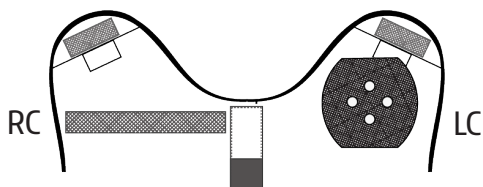

##### Left Chest

4-way Grommets  
3x3 Badge Loop

##### Right Chest

Name Tape Loop

#### Embellishment Details

Left Chest and Right Chest notations  
are viewed as the wearer's left chest  
and wearer's right chest.

Name Tape: Male 1x4", Female 1x4"

Badge Loop: 3x3" with curved edges,  
3x3" oval shape