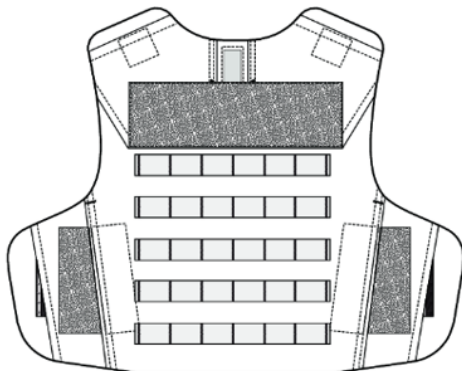

PRODUCT COMPONENTS