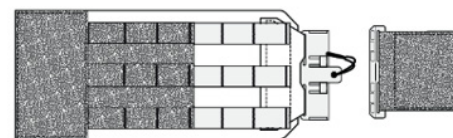

CUMMERBUNDS

Male cummerbunds grade between 6-8" in height.
Female cummerbunds are 6" in height.