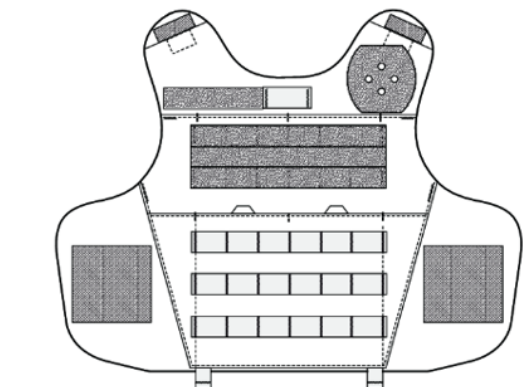

PRODUCT COMPONENTS