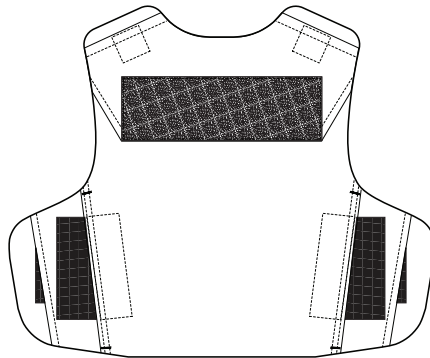

Configuration 1 (Default)

Pocket Orientation
Right

Rear
ID Loop

Configuration 2

Pocket Orientation
Left

Rear
ID Loop

Configuration 3

Pocket Orientation
Right

Rear
Blank

Configuration 4

Pocket Orientation
Left

Rear
Blank

PRODUCT COMPONENTS

SIDE CLOSURE STRAPS

BELLYBANDS

A. FLASHLIGHT POCKET

B. UTILITY POCKET

C. MAG POCKET

D. RADIO POCKET

SHOULDER STRAPS

COLORWAYS

Carrier	Black	Dark Navy	Ranger Green	Coyote	Wolf Grey	Tan 499	Tactical Green
Trim	Black	Black	Ranger Green	Coyote	Wolf Grey	Tan 499	Tactical Green
Laser-Cut	Black	Dark Navy	Ranger Green	Coyote	Wolf Grey	Tan 499	Tactical Green
Swatch							

PLATE POCKET RESTRICTIONS

Key: 5x7", 5x8", 7x9"
 5x7", 5x8", 7x9", 8x10"

5x7", 5x8", 7x9", 8x10", 10x12"

Front *Applicable to Male Sizes										
Girth	16	18	20	22	24	26	28	30	32	34
Length	10	10	10	10	11	11	11	11	12	12
	11	11	11	11	12	12	12	12	13	13
	12	12	12	12	13	13	13	13	14	14
	13	13	13	13	14	14	14	14	15	15
	14	14	14	14	15	15	15	15	16	19
	15	15	15	15	16	16	16	16	17	17
	16	16	16	16	17	17	17	17	18	18
	17	17	17	17	18	18	18	18	19	19