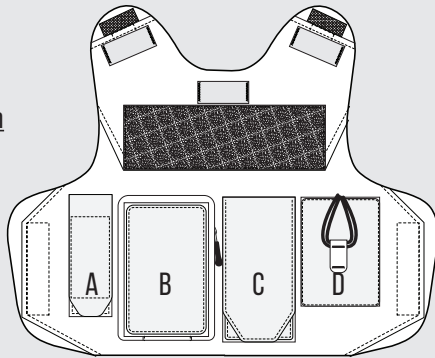

Ex. TOC.F, Black, Configuration 2
John Smith, size 2213/2215

Configuration 1 is the default for the TOC.F style carrier.

If no configuration is selected at time of order, the carrier will be entered with Configuration 1.

Configuration 1 (Default)

Pocket Orientation
Right

Rear
ID Loop

Configuration 2

Pocket Orientation
Left

Rear
ID Loop

Configuration 3

Pocket Orientation
Right

Rear
Blank

Configuration 4

Pocket Orientation
Left

Rear
Blank

PRODUCT COMPONENTS

SIDE CLOSURE STRAPS

BELLYBANDS

A. FLASHLIGHT POCKET