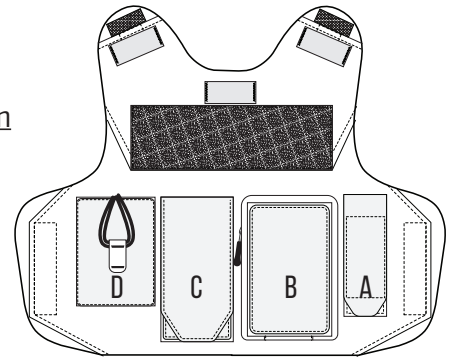

Configuration 1 (Default)

Pocket Orientation
Right

Rear
ID Loop

Configuration 2

Pocket Orientation
Left

Rear
ID Loop

Configuration 3

Pocket Orientation
Right

Rear
Blank

Configuration 4

Pocket Orientation
Left

Rear
Blank

PRODUCT COMPONENTS

SIDE CLOSURE STRAPS

BELLYBANDS

A. FLASHLIGHT POCKET

PLATE POCKET RESTRICTIONS

Key: 5x7", 5x8", 7x9"
 5x7", 5x8", 7x9", 8x10"

5x7", 5x8", 7x9", 8x10", 10x12"

Front *Applicable to Male Sizes										
Girth	16	18	20	22	24	26	28	30	32	34
Length	10	10	10	10	11	11	11	11	12	12
	11	11	11	11	12	12	12	12	13	13
	12	12	12	12	13	13	13	13	14	14
	13	13	13	13	14	14	14	14	15	15
	14	14	14	14	15	15	15	15	16	19
	15	15	15	15	16	16	16	16	17	17
	16	16	16	16	17	17	17	17	18	18
	17	17	17	17	18	18	18	18	19	19