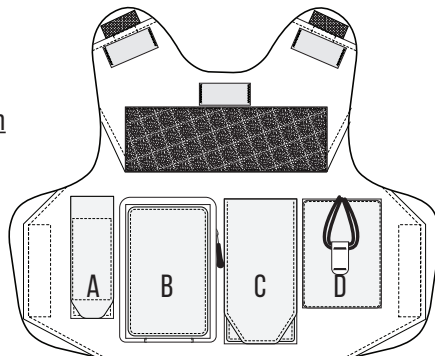

Configuration 1 (Default)

Pocket Orientation
Right

Rear
ID Loop

Configuration 2

Pocket Orientation
Left

Rear
ID Loop

Configuration 3

Pocket Orientation
Right

Rear
Blank

Configuration 4

Pocket Orientation
Left

Rear
Blank

PRODUCT COMPONENTS

SIDE CLOSURE STRAPS

BELLYBANDS

A. FLASHLIGHT POCKET

PLATE POCKET RESTRICTIONS

Key: 5x7", 5x8", 7x9"
 5x7", 5x8", 7x9", 8x10"

5x7", 5x8", 7x9", 8x10", 10x12"

Front *Applicable to Male Sizes										
Girth	16	18	20	22	24	26	28	30	32	34
Length	10	10	10	10	11	11	11	11	12	12
	11	11	11	11	12	12	12	12	13	13
	12	12	12	12	13	13	13	13	14	14
	13	13	13	13	14	14	14	14	15	15
	14	14	14	14	15	15	15	15	16	19
	15	15	15	15	16	16	16	16	17	17
	16	16	16	16	17	17	17	17	18	18
	17	17	17	17	18	18	18	18	19	19