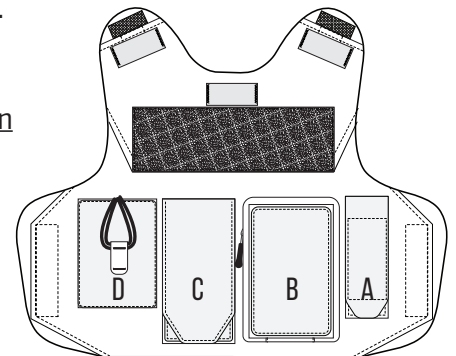

Configuration 1 (Default)

Pocket Orientation
Right

Rear
ID Loop

Configuration 2

Pocket Orientation
Left

Rear
ID Loop

Configuration 3

Pocket Orientation
Right

Rear
Blank

Configuration 4

Pocket Orientation
Left

Rear
Blank

PRODUCT COMPONENTS

SIDE CLOSURE STRAPS

BELLYBANDS

A. FLASHLIGHT POCKET

PLATE POCKET RESTRICTIONS

Key: 5x7", 5x8", 7x9"
 5x7", 5x8", 7x9", 8x10"

5x7", 5x8", 7x9", 8x10", 10x12"

Front *Applicable to Male Sizes										
Girth	16	18	20	22	24	26	28	30	32	34
Length	10	10	10	10	11	11	11	11	12	12
	11	11	11	11	12	12	12	12	13	13
	12	12	12	12	13	13	13	13	14	14
	13	13	13	13	14	14	14	14	15	15
	14	14	14	14	15	15	15	15	16	19
	15	15	15	15	16	16	16	16	17	17
	16	16	16	16	17	17	17	17	18	18
	17	17	17	17	18	18	18	18	19	19