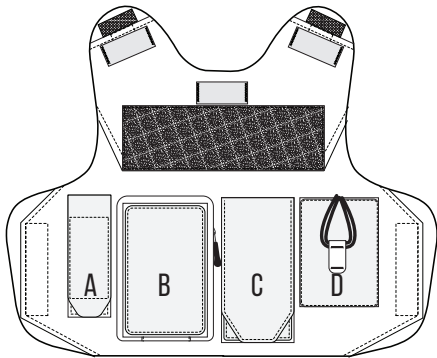

Configuration 1 (Default)

Pocket Orientation
Right

Rear
ID Loop

Configuration 2

Pocket Orientation
Left

Rear
ID Loop

Configuration 3

Pocket Orientation
Right

Rear
Blank

Configuration 4

Pocket Orientation
Left

Rear
Blank

PRODUCT COMPONENTS

SIDE CLOSURE STRAPS

BELLYBANDS

A. FLASHLIGHT POCKET

B. UTILITY POCKET

C. MAG POCKET

D. RADIO POCKET

SHOULDER STRAPS

COLORWAYS

Carrier	Black	Dark Navy	Ranger Green	Coyote	Wolf Grey	Tan 499	Tactical Green
Trim	Black	Black	Ranger Green	Coyote	Wolf Grey	Tan 499	Tactical Green
Laser-Cut	Black	Dark Navy	Ranger Green	Coyote	Wolf Grey	Tan 499	Tactical Green
Swatch							

PLATE POCKET RESTRICTIONS

Key: 5x7", 5x8", 7x9"
 5x7", 5x8", 7x9", 8x10"

5x7", 5x8", 7x9", 8x10", 10x12"

Front *Applicable to Male Sizes										
Girth	16	18	20	22	24	26	28	30	32	34
Length	10	10	10	10	11	11	11	11	12	12
	11	11	11	11	12	12	12	12	13	13
	12	12	12	12	13	13	13	13	14	14
	13	13	13	13	14	14	14	14	15	15
	14	14	14	14	15	15	15	15	16	19
	15	15	15	15	16	16	16	16	17	17
	16	16	16	16	17	17	17	17	18	18
	17	17	17	17	18	18	18	18	19	19